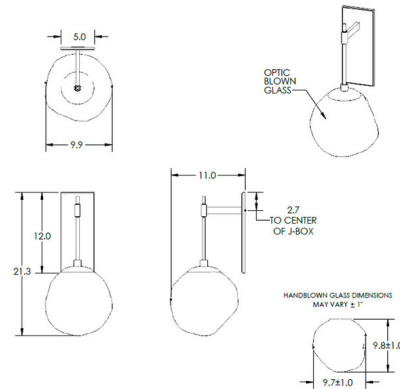

Shown in matte black / smoke

Specifications

COLOR	Smoke
BODY FINISH	Matte Black
WATTAGE	40W
DIMMER	Standard 120V
DIMENSIONS	9.9"W x 21.2"H x 11"D
BULB NOT INCLUDED	1 x Edison/Medium (E26)/40W/120V Incandescent
OTHER BULB OPTIONS	1 x A19/Medium (E26)/120V Incandescent 1 x A19/Medium (E26)/120V LED 1 x Edison/Medium (E26)/120V LED
COUNTRY OF ORIGIN	United States