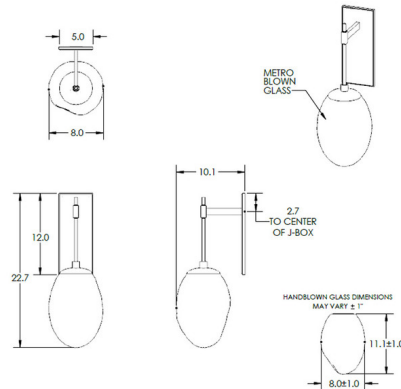

CLICK TO VIEW PRODUCT

Notes: