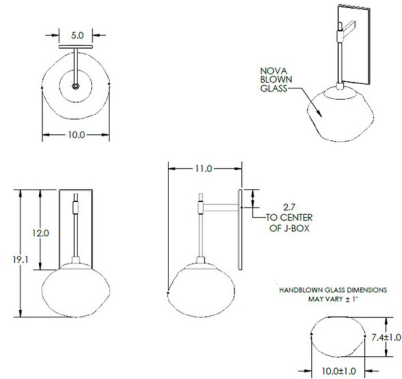

By Hammerton Studio

Description

The Nova Tempo Wall Sconce is a clean simple piece with a touch of glamour, perfect in a variety of interior styles. The artisan blown and cast glass shade creates an interesting conversation piece. Each Piece is a unique work of art. Choose from Smoke, Clear, Bronze, or Amber glass with a Matte Black, Metallic Beige Silver, Flat Bronze, or Gilded Brass finish. Made in the USA. UL listed.

Shown in beige silver / clear

Specifications

COLOR	Clear
BODY FINISH	Beige Silver
WATTAGE	40W
DIMMER	Standard 120V
DIMENSIONS	10"W x 19.1"H x 11"D
BULB NOT INCLUDED	1 x Edison/Medium (E26)/40W/120V Incandescent
OTHER BULB OPTIONS	1 x A19/Medium (E26)/120V Incandescent 1 x A19/Medium (E26)/120V LED 1 x Edison/Medium (E26)/120V LED
COUNTRY OF ORIGIN	United States