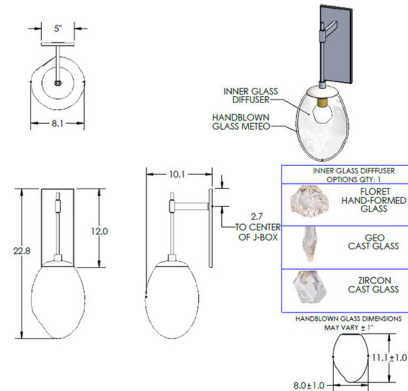

CLICK TO VIEW PRODUCT

Notes: