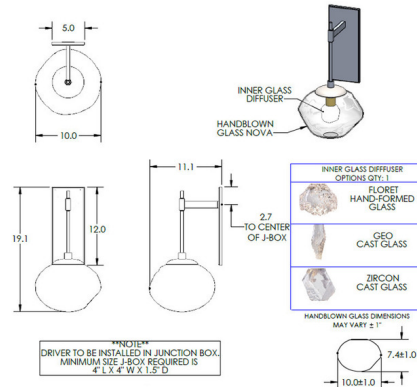

CLICK TO VIEW PRODUCT

Notes: