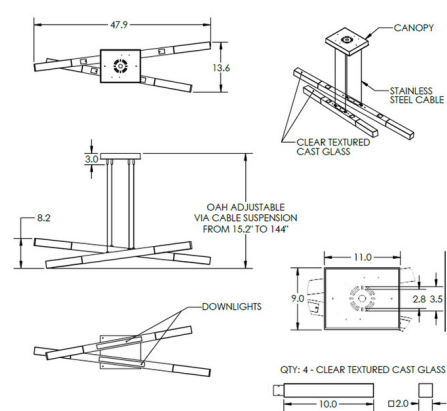

### Specifications

COLOR	Clear Cast Glass
BODY FINISH	Matte Black
WATTAGE	31.2W
DIMMER	Low Voltage Electronic
DIMENSIONS	47.9"L x 13.6"W x 8.2"H
INTEGRATED LED MODULE	12 x LED/2.6W/120V LED
COUNTRY OF ORIGIN	United States

### Technical Information

PRODUCT DIMENSIONS	Min/Max Adjustable Length: 15.2" - 144"
COLOR RENDERING	93 CRI
LAMP COLOR	2700K
LUMENS/WATT	1,384.62
LUMINOUS FLUX	3600 lumens

Shown in matte black / clear cast glass