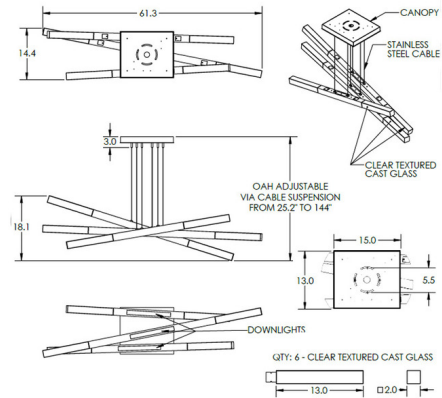

Shown in flat bronze / clear cast glass

CLICK TO VIEW PRODUCT

Notes: