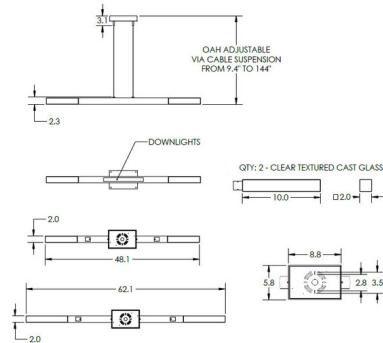

Specifications

COLOR Clear Cast Glass
 BODY FINISH Matte Black
 WATTAGE 15.6W
 DIMMER Low Voltage Electronic
 DIMENSIONS 48.1"L x 2"W x 2.3"H
 INTEGRATED LED MODULE 6 x LED/2.6W/120V LED

Technical Information

PRODUCT DIMENSIONS Min/Max Adjustable Length: 9" - 144"
 COLOR RENDERING 93 CRI
 LAMP COLOR 2700K
 LUMENS/WATT 692.31
 LUMINOUS FLUX 1800 lumens

Shown in matte black / clear cast glass

CLICK TO VIEW PRODUCT