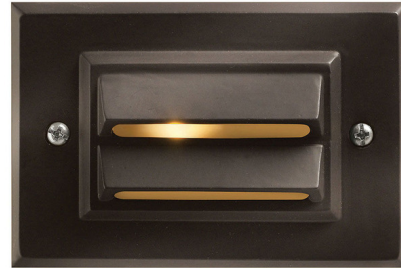

Lightology

lightology.com
866-954-4489
07-09-26

Project: _____

Company: _____

Location: _____ Fixture Type: _____

SPEC #: **HIN968238**

Approved On: _____ Approved By: _____

12V Horizontal Deck Light By Hinkley Lighting

Description

Hinkley's 12V Horizontal Deck Light features die-cast aluminum construction available in a Bronze finish. UL Listed for wet locations. Required 12 volt remote power supply sold separately.

Shown in bronze / frosted

Specifications

COLOR Frosted
BODY FINISH Bronze
WATTAGE 1.5W
DIMMER N/A
DIMENSIONS 4.62"W x 3.12"H x 2.5"D
BULB INCLUDED 1 x T5/WEDGE/1.5W/12V LED
COUNTRY OF ORIGIN China

Technical Information

COLOR RENDERING 80 CRI
LAMP COLOR 2700K
LUMENS/WATT 166.67
LUMINOUS FLUX 250 lumens