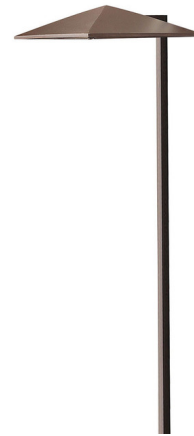

Lightology

lightology.com
866-954-4489
04-13-26

Project: _____

Company: _____

Location: _____ Fixture Type: _____

SPEC #: **HIN968243**

Approved On: _____ Approved By: _____

Harbor 12V Path Light By Hinkley Lighting

Description

The Harbor 12V Path Light features cast aluminum construction with an Anchor Bronze or Satin Black finish. Supplied with a wiring Kit and 9 inch ground spike. Required transformer sold separately.

Shown in anchor bronze

Specifications

COLOR	N/A
BODY FINISH	Anchor Bronze
WATTAGE	1.5W
DIMMER	Low Voltage Magnetic
DIMENSIONS	7.5"W x 21.25"H
BULB INCLUDED	1 x T5/WEDGE/1.5W/12V LED
COUNTRY OF ORIGIN	China