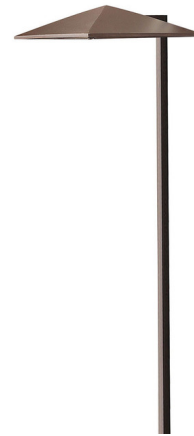

Lightology

lightology.com
866-954-4489
06-04-26

Project: _____

Company: _____

Location: _____ Fixture Type: _____

SPEC #: **HIN968243**

Approved On: _____ Approved By: _____

Harbor 12V Path Light By Hinkley Lighting

Description

The Harbor 12V Path Light features cast aluminum construction with an Anchor Bronze or Satin Black finish. Supplied with a wiring Kit and 9 inch ground spike. Required transformer sold separately.

Shown in anchor bronze

Specifications

COLOR N/A
BODY FINISH Anchor Bronze
WATTAGE 1.5W
DIMMER Low Voltage Magnetic
DIMENSIONS 7.5"W x 21.25"H
BULB INCLUDED 1 x T5/WEDGE/1.5W/12V LED
COUNTRY OF ORIGIN China