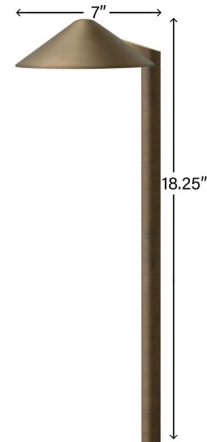

Description

The Hardy Island 12V Round Side Mount Path Light features an etched glass lens in metal finish. Hardy Island fixtures are constructed from heavy duty solid brass and features a weathered finish. Designed for harsh environments. Supplied with a wiring kit and 9 inch ground spike. Required transformer and optional accessories sold separately.

Specifications

COLOR Etched Glass
BODY FINISH Matte Bronze
WATTAGE 1.5W
DIMMER Low Voltage Magnetic
DIMENSIONS 7"W x 18.25"H
BULB INCLUDED 1 x T3/WEDGE/1.5W/12V LED
COUNTRY OF ORIGIN China

Technical Information

COLOR RENDERING 80 CRI
LAMP COLOR 2700K
LUMENS/WATT 100.00
LUMINOUS FLUX 150 lumens

Shown in matte bronze / etched glass

CLICK TO VIEW PRODUCT

Notes: