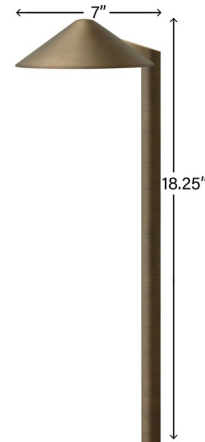

Description

The Hardy Island 12V Round Side Mount Path Light features an etched glass lens in metal finish. Hardy Island fixtures are constructed from heavy duty solid brass and features a weathered finish. Designed for harsh environments. Supplied with a wiring kit and 9 inch ground spike. Required transformer and optional accessories sold separately.

Specifications

COLOR Etched Glass
BODY FINISH Matte Bronze
WATTAGE 1.5W
DIMMER Low Voltage Magnetic
DIMENSIONS 7"W x 18.25"H
BULB INCLUDED 1 x T3/WEDGE/1.5W/12V LED
COUNTRY OF ORIGIN China

Technical Information

COLOR RENDERING 80 CRI
LAMP COLOR 2700K
LUMENS/WATT 100.00
LUMINOUS FLUX 150 lumens

Shown in matte bronze / etched glass

CLICK TO VIEW PRODUCT

Notes: