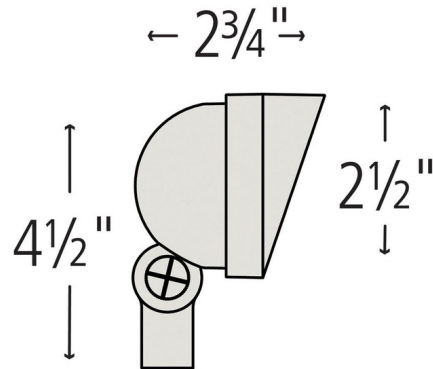

### Description

Hardy Island 12V Wall Wash Spot Light is constructed from heavy duty solid brass and features a weathered finish. Designed for harsh environments. Supplied with a wiring kit and 9 inch ground spike. UL listed for wet locations. Required 12 volt remote transformer and optional accessories sold separately.

### Specifications

COLOR . . . . . Frosted  
BODY FINISH . . . . . Matte Bronze  
WATTAGE . . . . . 1.5W  
DIMMER . . . . . Low Voltage Magnetic  
DIMENSIONS . . . . . 2.75"W x 4.5"H x 4.5"D  
BULB INCLUDED . . . . . 1 x T5/WEDGE/1.5W/12V LED  
COUNTRY OF ORIGIN . . . . . China