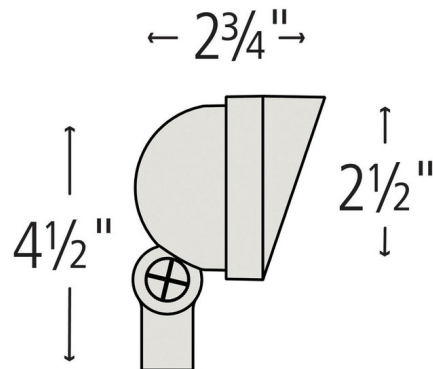

### Description

Hardy Island 12V Wall Wash Spot Light is constructed from heavy duty solid brass and features a weathered finish. Designed for harsh environments. Supplied with a wiring kit and 9 inch ground spike. UL listed for wet locations. Required 12 volt remote transformer and optional accessories sold separately.

### Specifications

COLOR	Frosted
BODY FINISH	Matte Bronze
WATTAGE	1.5W
DIMMER	Low Voltage Magnetic
DIMENSIONS	2.75"W x 4.5"H x 4.5"D
BULB INCLUDED	1 x T5/WEDGE/1.5W/12V LED
COUNTRY OF ORIGIN	China