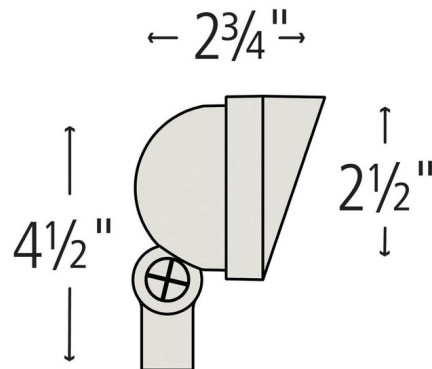

Description

Hardy Island 12V Wall Wash Spot Light is constructed from heavy duty solid brass and features a weathered finish. Designed for harsh environments. Supplied with a wiring kit and 9 inch ground spike. UL listed for wet locations. Required 12 volt remote transformer and optional accessories sold separately.

Shown in matte bronze / frosted

Specifications

COLOR	Frosted
BODY FINISH	Matte Bronze
WATTAGE	1.5W
DIMMER	Low Voltage Magnetic
DIMENSIONS	2.75"W x 4.5"H x 4.5"D
BULB INCLUDED	1 x T5/WEDGE/1.5W/12V LED
COUNTRY OF ORIGIN	China