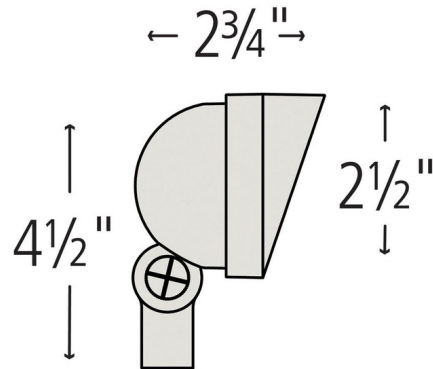

Shown in matte bronze / frosted

Specifications

COLOR . . . . . Frosted
BODY FINISH . . . . . Matte Bronze
WATTAGE 1.5W
DIMMER . . . . . Low Voltage Magnetic
DIMENSIONS . . . . . 2.75"W x 4.5"H x 4.5"D
BULB INCLUDED . . . . . 1 x T5/WEDGE/1.5W/12V LED
COUNTRY OF ORIGIN . . . . . China

Technical Information

COLOR RENDERING . . . . . 80 CRI
LAMP COLOR 2700K
LUMENS/WATT 100.00
LUMINOUS FLUX . . . . . 150 lumens

CLICK TO VIEW PRODUCT

Notes: