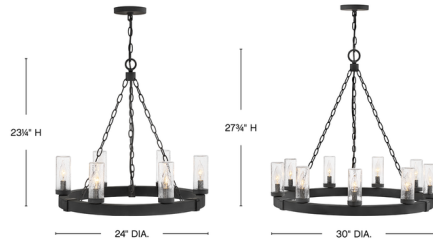

Description

The rustic Sawyer 12V Outdoor Chandelier features Clear Seedy glass diffusers with a choice of finish. Details are coated with Hinkley's own anti-corrosion coating to ensure maximum resiliency and performance in the elements. Note: Required transformer sold separately.

Specifications

COLOR Clear Seedy
BODY FINISH Sequoia
WATTAGE 21W
DIMMER Low Voltage Magnetic
DIMENSIONS 24"W x 23.25"H
INTEGRATED LED MODULE 6 x LED/3.5W/12V LED
COUNTRY OF ORIGIN China

Technical Information

PRODUCT DIMENSIONS Chain Length: 60"
COLOR RENDERING 80 CRI
LAMP COLOR 2700K
LUMENS/WATT 617.14
LUMINOUS FLUX 2160 lumens

Shown in sequoia / clear seedy

CLICK TO VIEW PRODUCT

Notes: