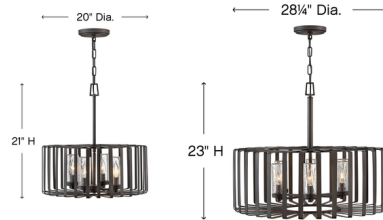

CLICK TO VIEW PRODUCT

Notes: