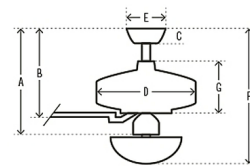

46" Fan

52" Fan