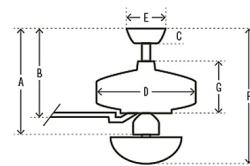

### Specifications

BLADE COLOR	N/A
BODY FINISH	Brushed Nickel / Light Gray / Natural Wood
WATTAGE	19.6W
DIMMER	N/A
DIMENSIONS	44"W x 13.89"H
BULB INCLUDED	2 x A19/Medium (E26)/9.8W/120V LED
COUNTRY OF ORIGIN	China

### Technical Information

LAMP LIFE	25000 hours
COLOR RENDERING	80 CRI
LAMP COLOR	3000K
LUMENS/WATT	163.27
LUMINOUS FLUX	1600 lumens

Shown in brushed nickel / light gray / natural wood

44" Fan	52" Fan
A 13.89 in (Low 12.89 in Angled 46.89 in)	A 11 in
B 9.59 in (Low 8.59 in Angled 42.59 in)	B (Low 8.08 in)
C 2.75 in	C 2.75 in
D 11 in	D 11 in
E 6.49 in	E 6.49 in
F 13.89 in (Low 12.89 in Angled 46.89 in)	F (Low 11.03 in)
G 3.36 in	G 6.64 in