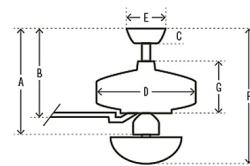

Specifications

BLADE COLOR	N/A
BODY FINISH	Brushed Nickel / Light Gray / Natural Wood
WATTAGE	19.6W
DIMMER	N/A
DIMENSIONS	44"W x 13.89"H
BULB INCLUDED	2 x A19/Medium (E26)/9.8W/120V LED
COUNTRY OF ORIGIN	China

Technical Information

LAMP LIFE	25000 hours
COLOR RENDERING	80 CRI
LAMP COLOR	3000K
LUMENS/WATT	163.27
LUMINOUS FLUX	1600 lumens

Shown in brushed nickel / light gray / natural wood

44" Fan	52" Fan
A 13.89 in (Low 12.89 in Angled 46.89 in)	A 8.08 in
B 9.59 in (Low 8.59 in Angled 42.59 in)	B (Low 8.08 in)
C 2.75 in	C 2.75 in
D 11 in	D 11 in
E 6.49 in	E 6.49 in
F 13.89 in (Low 12.89 in Angled 46.89 in)	F (Low 11.03 in)
G 3.36 in	G 6.64 in