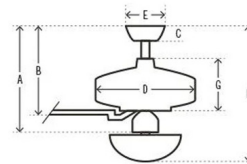

Description

The Port Royale Outdoor Ceiling Fan has rustic and vintage details that bring the fan to life. Featuring four blades at a 13 degree pitch complemented by a three speed reversible WhisperWind motor giving you the airflow you desire without the unwanted noise. Damp rated making the fan perfect for areas exposed to moisture and humidity, such as porches, patios, sunrooms, and bathrooms. Includes a handheld remote for easy speed and lighting adjustments from anywhere in the room as well as a 2 inch downrod. A three position mounting system allows for standard, low, and angled mounting. Available with a Natural Iron motor with Black Willow / Walnut Stripe reversible blades. ETL listed, damp locations.

Specifications

| | |
|-----------------------|---------------------|
| BLADE COLOR | Clear |
| BODY FINISH | Natural Iron |
| WATTAGE | 7W |
| DIMMER | Included |
| DIMENSIONS | 52"W x 17.73"H |
| INTEGRATED LED MODULE | 1 x LED/7W/120V LED |
| COUNTRY OF ORIGIN | China |

Shown in natural iron / clear

- A
- B 8.79 in (Angled 42.79 in)
- C 2.75 in
- D 7.82 in
- E 6.49 in
- F 17.13 in (Angled 51.13 in)
- G 3.53 in

CLICK TO VIEW PRODUCT

Notes: