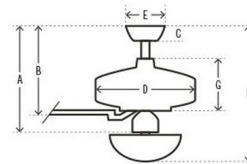

Description

The Port Royale Outdoor Ceiling Fan has rustic and vintage details that bring the fan to life. Featuring four blades at a 13 degree pitch complemented by a three speed reversible WhisperWind motor giving you the airflow you desire without the unwanted noise. Damp rated making the fan perfect for areas exposed to moisture and humidity, such as porches, patios, sunrooms, and bathrooms. Includes a handheld remote for easy speed and lighting adjustments from anywhere in the room as well as a 2 inch downrod. A three position mounting system allows for standard, low, and angled mounting. Available with a Natural Iron motor with Black Willow / Walnut Stripe reversible blades. ETL listed, damp locations.

Shown in natural iron / clear

- A
- B 8.79 in (Angled 42.79 in)
- C 2.75 in
- D 7.82 in
- E 6.49 in
- F 17.13 in (Angled 51.13 in)
- G 3.53 in

Specifications

BLADE COLOR	Clear
BODY FINISH	Natural Iron
WATTAGE	7W
DIMMER	Included
DIMENSIONS	52"W x 17.73"H
INTEGRATED LED MODULE	1 x LED/7W/120V LED
COUNTRY OF ORIGIN	China