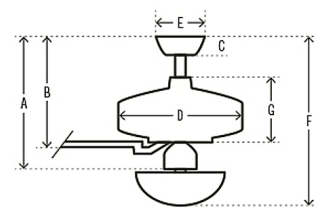

- A (Low 13.96 in)
- B (Low 9.7 in)
- C 5.45 in
- D 9.09 in
- E 6.2 in
- F (Low 13.96 in)
- G 8.51 in