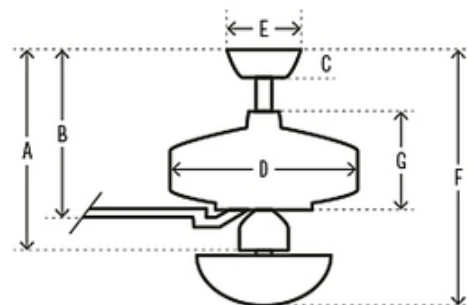

BRAND

Hunter Fan

DESCRIPTION

The Gilmour Outdoor Flush Ceiling Fan with Light features a simple profile that blends well with a range of design schemes, and a 44 inch blade span and flush mount that make it perfect for smaller indoor or covered outdoor spaces including laundry rooms, bedrooms, and patios. Built with a WhisperWind motor and SureSpeed Guarantee that ensure quiet operation and high air velocity, the Gilmour delivers optimized fast cooling while its LED light provides ambient illumination. A hand-held remote control is included and enables motor on/off, 3 speeds, lights on/off and dimming. Fan direction can be reversed using a switch inside the light fixture. Optional accessories are sold separately.

Shown in: Matte Black / Matte Black

SHADE COLOR	Matte Black
BODY FINISH	Matte Black
WATTAGE	19.6W
DIMMER	Included
DIMENSIONS	44"W x 13.96"H
BULB INCLUDED	
LAMP	2 x A19/Medium (E26)/9.8W/120V LED

Technical Information

LUMINOUS FLUX	1600 lumens
LUMENS/WATT	163.27
LAMP COLOR	3000K
COLOR RENDERING	80 CRI

SPEC # HUN968437

- A (Low 13.96 in)
- B (Low 9.7 in)
- C 5.45 in
- D 9.09 in
- E 6.2 in
- F (Low 13.96 in)
- G 8.51 in