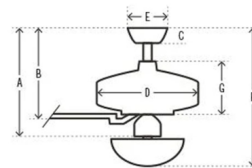

Shown in matte silver / light gray oak

- A 20.72 in (Low 19.72 in Angled 53.72 in)
- B 10.64 in (Low 9.64 in Angled 43.64 in)
- C 2.75 in
- D 9.37 in
- E 6.5 in
- F 20.72 in (Low 19.72 in Angled 53.72 in)

Specifications

BLADE COLOR	Light Gray Oak
BODY FINISH	Matte Silver
WATTAGE	18.6W
DIMMER	Included
DIMENSIONS	52"W x 20.72"H
BULB INCLUDED	3 x Edison Globe/Medium (E26)/6.2W/120V LED
COUNTRY OF ORIGIN	China