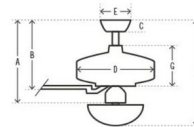

Description

The Amberlin Ceiling Fan is a traditional ceiling fan with a light making it a great fit in most casual and transitional spaces. Featuring five blades set at a 13 degree pitch and combined with a reversible three speed WhisperWind motor providing ample amounts of airflow without the noise. Includes a pull chain for quick and easy on/off as well as speed adjustments. A three position mounting system allows for standard, low, and angled mounting. Includes a 2 inch and three inch downrod. Available in a Fresh White motor with Fresh White/Bleached Grey Pine reversible blades, Brushed Nickel motor with Greyed Walnut/Autumn Walnut reversible blades, or a Noble Bronze motor with Light Gray Oak/American Walnut reversible blades. ETL listed.

Specifications

BLADE COLOR Light Gray Oak / American Walnut
 BODY FINISH Noble Bronze
 WATTAGE 26W
 DIMMER Included
 DIMENSIONS 52"W x 18.41"H
 INTEGRATED LED MODULE 4 x A19/Medium (E26)/6.5W/120V LED
 COUNTRY OF ORIGIN China

Shown in noble bronze / light gray oak / american walnut

A 12.8 in (Low 11.8 in Angled 45.8 in)
 B 11.35 in (Low 10.35 in Angled 44.35 in)
 C 2.75 in
 D 11.23 in
 E 6.5 in
 F 18.41 in (Low 17.41 in Angled 51.41 in)
 G 4.64 in