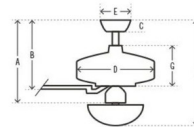

Shown in noble bronze / light gray oak / american walnut

A 12.8 in (Low 11.8 in Angled 45.8 in)  
B 11.35 in (Low 10.35 in Angled 44.35 in)  
C 2.75 in  
D 11.23 in  
E 6.5 in  
F 18.41 in (Low 17.41 in Angled 51.41 in)  
G 4.64 in

### Specifications

BLADE COLOR . . . . . Light Gray Oak / American Walnut  
BODY FINISH . . . . . Noble Bronze  
WATTAGE . . . . . 26W  
DIMMER . . . . . Included  
DIMENSIONS . . . . . 52"W x 18.41"H  
INTEGRATED LED MODULE . . . . . 4 x A19/Medium (E26)/6.5W/120V LED  
COUNTRY OF ORIGIN . . . . . China