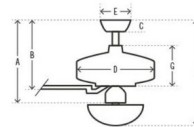

### Description

The Amberlin Ceiling Fan is a traditional ceiling fan with a light making it a great fit in most casual and transitional spaces. Featuring five blades set at a 13 degree pitch and combined with a reversible three speed WhisperWind motor providing ample amounts of airflow without the noise. Includes a pull chain for quick and easy on/off as well as speed adjustments. A three position mounting system allows for standard, low, and angled mounting. Includes a 2 inch and three inch downrod. Available in a Fresh White motor with Fresh White/Bleached Grey Pine reversible blades, Brushed Nickel motor with Greyed Walnut/Autumn Walnut reversible blades, or a Noble Bronze motor with Light Gray Oak/American Walnut reversible blades. ETL listed.

### Specifications

BLADE COLOR . . . . . Fresh White / Bleached Grey Pine  
BODY FINISH . . . . . Fresh White  
WATTAGE . . . . . 26W  
DIMMER . . . . . Included  
DIMENSIONS . . . . . 52"W x 18.41"H  
INTEGRATED LED MODULE . . . . . 4 x A19/Medium (E26)/6.5W/120V LED  
COUNTRY OF ORIGIN . . . . . China

Shown in fresh white / fresh white / bleached grey pine

A 12.8 in (Low 11.8 in Angled 45.8 in)  
B 11.35 in (Low 10.35 in Angled 44.35 in)  
C 2.75 in  
D 11.23 in  
E 6.5 in  
F 18.41 in (Low 17.41 in Angled 51.41 in)  
G 4.64 in