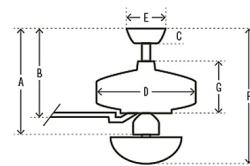

### Specifications

BLADE COLOR	Matte Black
BODY FINISH	Matte Black
WATTAGE	24W
DIMMER	Included
DIMENSIONS	60"W x 14.92"H
INTEGRATED LED MODULE	1 x LED/24W/120V LED
COUNTRY OF ORIGIN	China

### Technical Information

LAMP LIFE	46000 hours
COLOR RENDERING	80 CRI
LAMP COLOR	3000K
LUMENS/WATT	83.33
LUMINOUS FLUX	2000 lumens

Shown in matte black / matte black

60" Fan	72" Fan
A 14.19 in (Angled 47.19 in)	A 14.9 in (Angled 47.9 in)
B 10.79 in (Angled 43.79 in)	B 10.79 in (Angled 43.79 in)
C 2.75 in	C 2.75 in
D 9.25 in	D 9.25 in
E 6.5 in	E 6.5 in
F 14.92 in (Angled 47.19 in)	F 14.92 in (Angled 47.9 in)
G 6.1 in	G 6.1 in