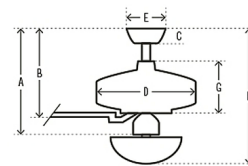

Specifications

BLADE COLOR	Matte Black
BODY FINISH	Matte Black
WATTAGE	24W
DIMMER	Included
DIMENSIONS	60"W x 14.92"H
INTEGRATED LED MODULE	1 x LED/24W/120V LED
COUNTRY OF ORIGIN	China

Technical Information

LAMP LIFE	46000 hours
COLOR RENDERING	80 CRI
LAMP COLOR	3000K
LUMENS/WATT	83.33
LUMINOUS FLUX	2000 lumens

Shown in matte black / matte black

60" Fan	72" Fan
A 14.19 in (Angled 47.19 in)	A 14.9 in (Angled 47.9 in)
B 10.79 in (Angled 43.79 in)	B 10.79 in (Angled 43.79 in)
C 2.75 in	C 2.75 in
D 9.25 in	D 9.25 in
E 6.5 in	E 6.5 in
F 14.92 in (Angled 47.19 in)	F 14.92 in (Angled 47.9 in)
G 6.1 in	G 6.1 in