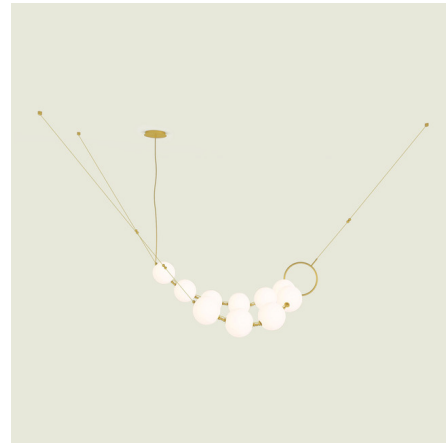

## Coco 02 Chandelier

By Larose Guyon

### Description

The Coco 02 Chandelier is a tribute to the elegant and wondrous designer, Coco Chanel. Like a string of pearls, this lamp's 10 hand-blown glass globes can be arranged in several configurations to adapt to the setting where it will be admired. Entirely handmade by local artisans, its artistic approach makes Coco a piece of lighting art, bringing finesse, beauty and poetry to any space. Made in Canada. Warm Dim (2700K-2200K) color temperature. Recommended dimmer: Lutron DVCL-153P, sold separately.

Shown in brass / alabaster white

### Specifications

COLOR	Alabaster White
BODY FINISH	Brass
WATTAGE	40W
DIMMER	Standard 120V
DIMENSIONS	54"L x 22"H
INTEGRATED LED MODULE	10 x LED/4W/120V LED
COUNTRY OF ORIGIN	Canada