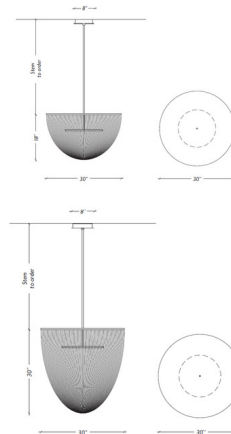

### Specifications

COLOR	N/A
BODY FINISH	Aged Brass
WATTAGE	40W
DIMMER	Standard 120V
DIMENSIONS	30"W x 18"H
INTEGRATED LED MODULE	1 x LED/40W/120V LED
COUNTRY OF ORIGIN	Canada

### Technical Information

PRODUCT DIMENSIONS	Canopy: 8" diameter
LAMP LIFE	50000 hours
LAMP COLOR	2700K Warm Dim
LUMENS/WATT	65.00
LUMINOUS FLUX	2600 lumens

Shown in aged brass

CLICK TO VIEW PRODUCT

Notes: