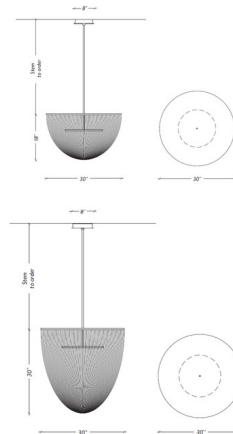

### Specifications

COLOR	N/A
BODY FINISH	Aged Brass
WATTAGE	40W
DIMMER	Standard 120V
DIMENSIONS	30"W x 18"H
INTEGRATED LED MODULE	1 x LED/40W/120V LED
COUNTRY OF ORIGIN	Canada

### Technical Information

PRODUCT DIMENSIONS	Canopy: 8" diameter
LAMP LIFE	50000 hours
LAMP COLOR	2700K Warm Dim
LUMENS/WATT	65.00
LUMINOUS FLUX	2600 lumens

Shown in aged brass

CLICK TO VIEW PRODUCT

Notes: