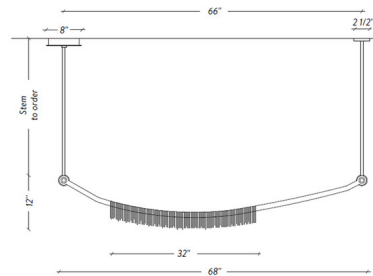

By Larose Guyon

Description

The Liane Pendant boasts a delicate look through its hand-crafted appeal. Delicate copper chains drip and shimmer with a simple yet elegant long shape inspired by the poetry of nature. Magic is created through the unique shadows cast through the Liane's chains. Place this linear pendant over the dining table to add the perfect decorative element to your home. Available with 12 inch, 18 inch, 24 inch or 36 inch downrods for your perfect hanging height. Warm Dim (2700K-2200K) color temperature.

Recommended dimmer: Lutron DVCL-153P, sold separately.

Specifications

COLOR	N/A
BODY FINISH	Copper
WATTAGE	10W
DIMMER	Standard 120V
DIMENSIONS	68"L x 3"W x 12"H
INTEGRATED LED MODULE	1 x LED/10W/120V LED
COUNTRY OF ORIGIN	Canada

Technical Information

PRODUCT DIMENSIONS	Stems to order: 12", 18", 24" or 36"
LAMP LIFE	50000 hours
LAMP COLOR	2700K Warm Dim
LUMENS/WATT	72.00
LUMINOUS FLUX	720 lumens

Shown in copper

CLICK TO VIEW PRODUCT