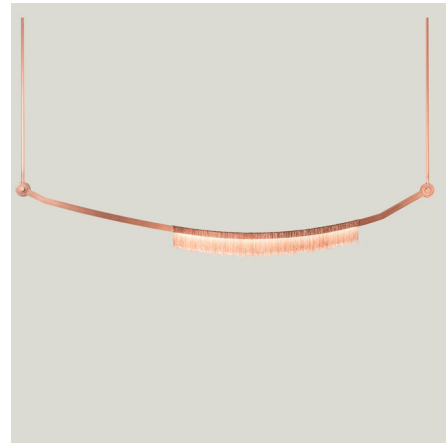

By Larose Guyon

Description

The Liane Pendant boasts a delicate look through its hand-crafted appeal. Delicate copper chains drip and shimmer with a simple yet elegant long shape inspired by the poetry of nature. Magic is created through the unique shadows cast through the Liane's chains. Place this linear pendant over the dining table to add the perfect decorative element to your home. Available with 12 inch, 18 inch, 24 inch or 36 inch downrods for your perfect hanging height. Warm Dim (2700K-2200K) color temperature.

Recommended dimmer: Lutron DVCL-153P, sold separately.

Specifications

COLOR	N/A
BODY FINISH	Copper
WATTAGE	10W
DIMMER	Standard 120V
DIMENSIONS	68"L x 3"W x 12"H
INTEGRATED LED MODULE	1 x LED/10W/120V LED
COUNTRY OF ORIGIN	Canada

Technical Information

PRODUCT DIMENSIONS	Stems to order: 12", 18", 24" or 36"
LAMP LIFE	50000 hours
LAMP COLOR	2700K Warm Dim
LUMENS/WATT	72.00
LUMINOUS FLUX	720 lumens

Shown in copper

CLICK TO VIEW PRODUCT