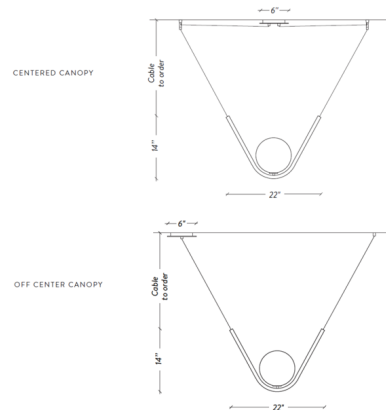

CLICK TO VIEW PRODUCT

Notes: