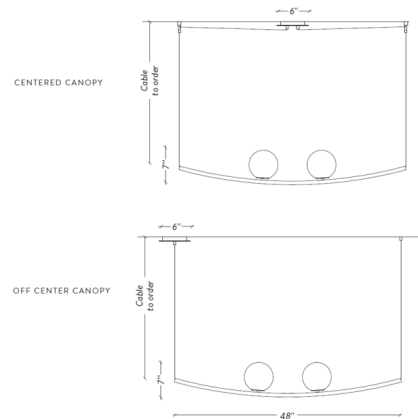

Specifications

COLOR Alabaster White
 BODY FINISH Aged Brass
 WATTAGE 10W
 DIMMER Standard 120V
 DIMENSIONS 48"L x 8"W x 7"H
 BULB INCLUDED 2 x JCD/G9/5W/120V LED
 COUNTRY OF ORIGIN Canada

Technical Information

PRODUCT DIMENSIONS Adjustable Cable Length: 48"
 LAMP COLOR 2700K

Shown in aged brass / alabaster white

CLICK TO VIEW PRODUCT

Notes: