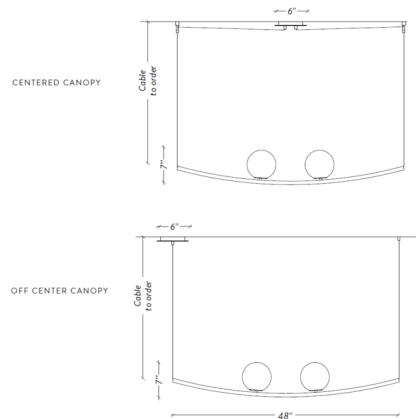

Specifications

COLOR Alabaster White
BODY FINISH Aged Brass
WATTAGE 10W
DIMMER Standard 120V
DIMENSIONS 48"L x 8"W x 7"H
BULB INCLUDED 2 x JCD/G9/5W/120V LED
COUNTRY OF ORIGIN Canada

Technical Information

PRODUCT DIMENSIONS Adjustable Cable Length: 48"
LAMP COLOR 2700K

Shown in aged brass / alabaster white

CLICK TO VIEW PRODUCT

Notes: