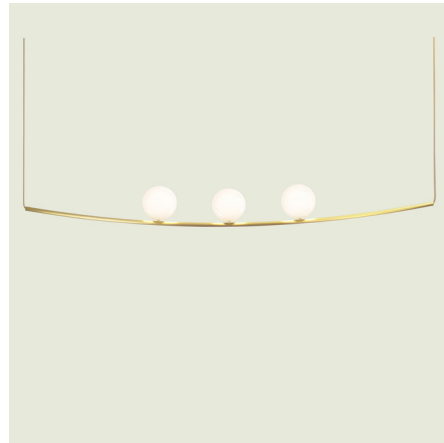

Lightology

lightology.com
866-954-4489
04-24-26

Project: _____

Company: _____

Location: _____ Fixture Type: _____

SPEC #: **LGU968575**

Approved On: _____ Approved By: _____

Perle 3 Pendant

By Larose Guyon

Description

The Perle 3 Pendant takes inspiration from the romantic world of jewelry. A handcrafted, delicate metallic structure houses a set of 8 inch hand-blown glass balls to symbolize Pearls. Place this stunning beauty in single or multiples over the dining table to complete your interior's contemporary aesthetic. Made in Canada. Available with a center or off-center canopy option.

Shown in aged brass / alabaster white

Specifications

COLOR Alabaster White
BODY FINISH Aged Brass
WATTAGE 15W
DIMMER Standard 120V
DIMENSIONS 72"L x 8"W x 7"H
BULB INCLUDED 3 x JCD/G9/5W/120V LED
COUNTRY OF ORIGIN Canada

Technical Information

PRODUCT DIMENSIONS Adjustable Cable Length: 48"
LAMP COLOR 2700K

CLICK TO VIEW PRODUCT

Notes: