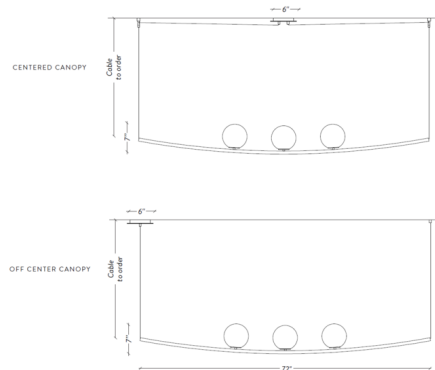

By Larose Guyon

Description

The Perle 3 Pendant takes inspiration from the romantic world of jewelry. A handcrafted, delicate metallic structure houses a set of 8 inch hand-blown glass balls to symbolize Pearls. Place this stunning beauty in single or multiples over the dining table to complete your interior's contemporary aesthetic. Made in Canada. Available with a center or off-center canopy option.

Shown in aged brass / alabaster white

Specifications

COLOR Alabaster White
BODY FINISH Aged Brass
WATTAGE 15W
DIMMER Standard 120V
DIMENSIONS 72"L x 8"W x 7"H
BULB INCLUDED 3 x JCD/G9/5W/120V LED
COUNTRY OF ORIGIN Canada

Technical Information

PRODUCT DIMENSIONS Adjustable Cable Length: 48"
LAMP COLOR 2700K

CLICK TO VIEW PRODUCT

Notes: