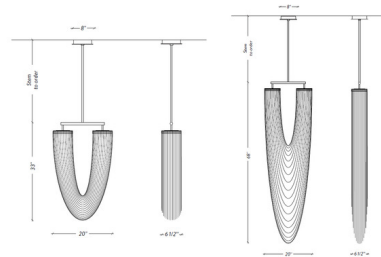

By Larose Guyon

Description

The Otero Chandelier dances in luxury with its sculptural elegance that has been hand-crafted with delicate jewelry chains to create a unique curved shape. Fashioned in a way that is reminiscent of Paris, the Otero's delight captures poetic motion while providing decadent decorative lighting. Place this romantic jewel over the dining table, in an entryway foyer, or anyplace where a magical atmosphere is wanted. Available in two sizes with four stem lengths. Warm Dim (2700K-2200K) color temperature.

Recommended dimmer: Lutron DVCL-153P, sold separately.

Shown in copper

Specifications

COLOR	N/A
BODY FINISH	Copper
WATTAGE	20W
DIMMER	Standard 120V
DIMENSIONS	20"W x 33"H x 6.5"D
INTEGRATED LED MODULE	2 x LED/10W/120V LED
COUNTRY OF ORIGIN	Canada

Technical Information

PRODUCT DIMENSIONS	Stems to order: 12", 18", 24" or 36"
LAMP LIFE	50000 hours
LAMP COLOR	2700K Warm Dim
LUMENS/WATT	72.00
LUMINOUS FLUX	720 lumens

CLICK TO VIEW PRODUCT

Notes: