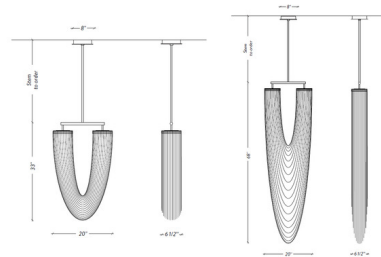

### Specifications

COLOR	N/A
BODY FINISH	Copper
WATTAGE	20W
DIMMER	Standard 120V
DIMENSIONS	20"W x 33"H x 6.5"D
INTEGRATED LED MODULE	2 x LED/10W/120V LED
COUNTRY OF ORIGIN	Canada

### Technical Information

PRODUCT DIMENSIONS	Stems to order: 12", 18", 24" or 36"
LAMP LIFE	50000 hours
LAMP COLOR	2700K Warm Dim
LUMENS/WATT	72.00
LUMINOUS FLUX	720 lumens

CLICK TO VIEW PRODUCT

Notes: