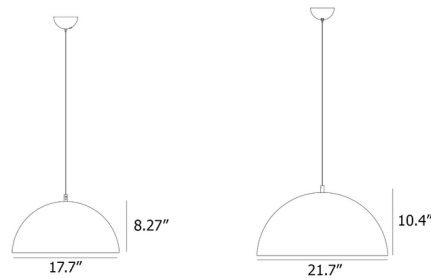

Description

The Bubbles Pendant features a transparent colored methacrylate diffuser that brings a playful vibrancy to any room. Bubbles' gently curving dome offers a balanced, harmonious expression. Note: The 21.7 inch size is only available in White.

Specifications

COLOR White
BODY FINISH Chrome
WATTAGE 15W
DIMMER Standard 120V
DIMENSIONS 17.72"W x 8.27"H
BULB NOT INCLUDED 1 x G40/Medium (E26)/15W/120V LED
COUNTRY OF ORIGIN Italy

Technical Information

PRODUCT DIMENSIONS Cord Length: 54.3"

Shown in chrome / white

CLICK TO VIEW PRODUCT

Notes: