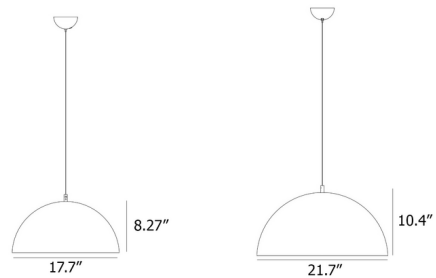

Description

The Bubbles Pendant features a transparent colored methacrylate diffuser that brings a playful vibrancy to any room. Bubbles' gently curving dome offers a balanced, harmonious expression. Note: The 21.7 inch size is only available in White.

Specifications

COLOR White
BODY FINISH Chrome
WATTAGE 15W
DIMMER Standard 120V
DIMENSIONS 17.72"W x 8.27"H
BULB NOT INCLUDED 1 x G40/Medium (E26)/15W/120V LED
COUNTRY OF ORIGIN Italy

Technical Information

PRODUCT DIMENSIONS Cord Length: 54.3"

Shown in chrome / white

CLICK TO VIEW PRODUCT

Notes: