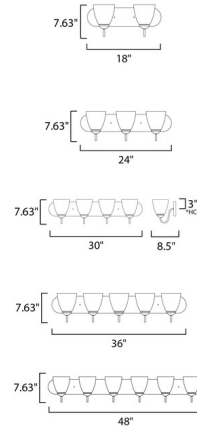

Lightology

lightology.com
866-954-4489
04-25-26

Project: _____

Company: _____

Location: _____ Fixture Type: _____

SPEC #: **MAX968814**

Approved On: _____ Approved By: _____

Axis Strip Bathroom Vanity Light By Maxim Lighting

Description

The transitional design in the Axis Strip Bathroom Vanity Light works in any style home. Full length oval backplates support simple bell-shaped, Frosted glass shades. Can be installed up or down. Note: The Satin Nickel finish is not available in 4 or 6 light options.

Shown in satin nickel / frosted

Specifications

COLOR	Frosted
BODY FINISH	Satin Nickel
WATTAGE	16W
DIMMER	Standard 120V
DIMENSIONS	18"W x 7.63"H x 6.5"D
BULB NOT INCLUDED	2 x A19/Medium (E26)/8W/120V LED
OTHER BULB OPTIONS	2 x A19/Medium (E26)/120V LED 2 x A19/Medium (E26)/60W/120V Incandescent