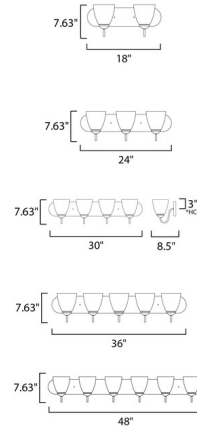

Lightology

lightology.com
866-954-4489
07-06-26

Project: _____

Company: _____

Location: _____ Fixture Type: _____

SPEC #: **MAX968814**

Approved On: _____ Approved By: _____

Axis Strip Bathroom Vanity Light By Maxim Lighting

Description

The transitional design in the Axis Strip Bathroom Vanity Light works in any style home. Full length oval backplates support simple bell-shaped, Frosted glass shades. Can be installed up or down. Note: The Satin Nickel finish is not available in 4 or 6 light options. The Polished Nickel finish is not available in 6-Light.

Shown in satin nickel / frosted

Specifications

COLOR	Frosted
BODY FINISH	Satin Nickel
WATTAGE	16W
DIMMER	Standard 120V
DIMENSIONS	18"W x 7.63"H x 6.5"D
BULB NOT INCLUDED	2 x A19/Medium (E26)/8W/120V LED
OTHER BULB OPTIONS	2 x A19/Medium (E26)/120V LED 2 x A19/Medium (E26)/60W/120V Incandescent