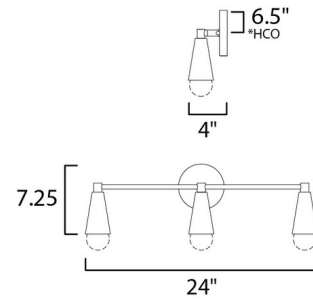

Description

The Lovell Bathroom Vanity Light sleek profile and bold finish adds a transitional touch to your interior. Three lights spread from the Lovell's backplate and provide ample, soft lighting that perfect for all bathroom tasks. Finished with Black and Satin Brass details and available with either White or Black bulbs. Available in a Black/Satin Brass finish combination. Light bulbs nest inside the metal cones to become an element of the design. ADA compliant. Damp location rated. Backplate diameter 5 inches.

Shown in brass / black

*height from center of outlet to the top of the fixture

Specifications

COLOR	Black
BODY FINISH	Brass
WATTAGE	24W
DIMMER	Standard 120V
DIMENSIONS	24"W x 9"H
BULB NOT INCLUDED	3 x A19/Medium (E26)/8W/120V LED
OTHER BULB OPTIONS	3 x A19/Medium (E26)/120V LED 3 x A19/Medium (E26)/60W/120V Incandescent