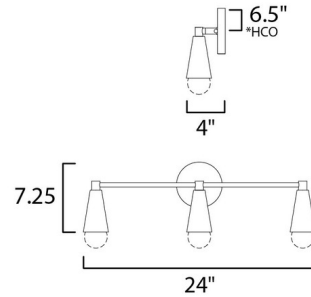

Description

The Lovell Bathroom Vanity Light sleek profile and bold finish adds a transitional touch to your interior. Three lights spread from the Lovell's backplate and provide ample, soft lighting that perfect for all bathroom tasks. Finished with Black and Satin Brass details and available with either White or Black bulbs. Available in a Black/Satin Brass finish combination. Light bulbs nest inside the metal cones to become an element of the design. ADA compliant. Damp location rated. Backplate diameter 5 inches.

Shown in brass / black

*height from center of outlet to the top of the fixture

Specifications

COLOR	Black
BODY FINISH	Brass
WATTAGE	24W
DIMMER	Standard 120V
DIMENSIONS	24"W x 9"H
BULB NOT INCLUDED	3 x A19/Medium (E26)/8W/120V LED
OTHER BULB OPTIONS	3 x A19/Medium (E26)/120V LED 3 x A19/Medium (E26)/60W/120V Incandescent