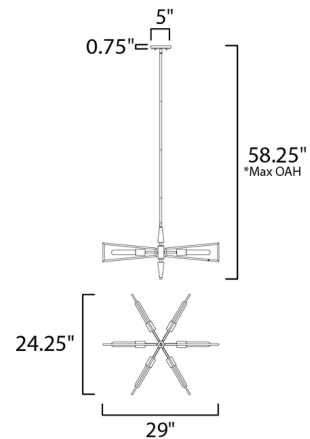

### Specifications

COLOR . . . . . Black  
 BODY FINISH . . . . . Satin Brass  
 WATTAGE . . . . . 360W  
 DIMMER . . . . . Standard 120V  
 DIMENSIONS . . . . . 29"L x 29"W x 24.25"H  
 BULB NOT INCLUDED . . . 6 x Edison Tube/Medium (E26)/60W/120V Incandescent  
 OTHER BULB OPTIONS . . . . . 6 x Edison Tube/Medium (E26)/120V LED

### Technical Information

PRODUCT DIMENSIONS . . . . . Max Overall Height: 58.25"

Shown in satin brass / black

CLICK TO VIEW PRODUCT

Notes: