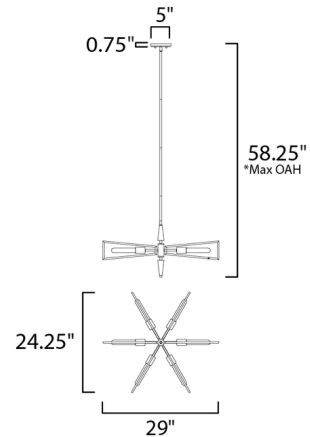

Specifications

COLOR Black
BODY FINISH Satin Brass
WATTAGE 360W
DIMMER Standard 120V
DIMENSIONS 29"L x 29"W x 24.25"H
BULB NOT INCLUDED 6 x Edison Tube/Medium (E26)/60W/120V Incandescent
OTHER BULB OPTIONS 6 x Edison Tube/Medium (E26)/120V LED

Technical Information

PRODUCT DIMENSIONS Max Overall Height: 58.25"

Shown in satin brass / black

CLICK TO VIEW PRODUCT

Notes: