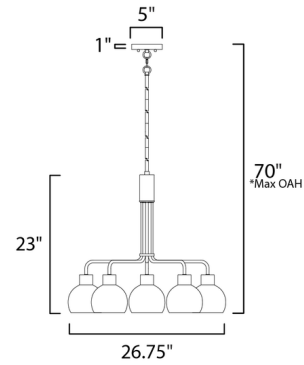

Lightology

lightology.com
866-954-4489
05-18-26

Project: _____

Company: _____

Location: _____ Fixture Type: _____

SPEC #: **MAX968839**

Approved On: _____ Approved By: _____

Coraline Chandelier By Maxim Lighting

Description

The Coraline Chandelier puts a modern spin on farmhouse design. Satin White glass domes suspend from individually distributed tube arms to give the Coraline it's unique look. Place in either a modern, transitional, or farmhouse setting and let the light shine. Note: The 21 inch size is only available in Satin Nickel.

Shown in satin nickel / satin white

*max overall height

Specifications

COLOR	Satin White
BODY FINISH	Satin Nickel
WATTAGE	40W
DIMMER	Standard 120V
DIMENSIONS	26.75"W x 23"H
BULB NOT INCLUDED	5 x A19/Medium (E26)/8W/120V LED
OTHER BULB OPTIONS	3 x A19/Medium (E26)/120V LED 5 x A19/Medium (E26)/60W/120V Incandescent