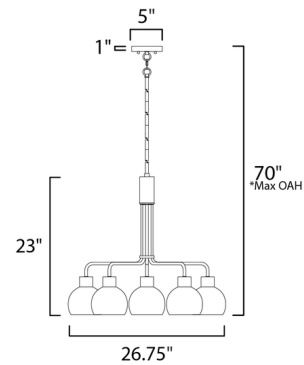

Lightology

lightology.com
866-954-4489
07-10-26

Project: _____

Company: _____

Location: _____ Fixture Type: _____

SPEC #: **MAX968839**

Approved On: _____ Approved By: _____

Coraline Chandelier By Maxim Lighting

Description

The Coraline Chandelier puts a modern spin on farmhouse design. Satin White glass domes suspend from individually distributed tube arms to give the Coraline its unique look. Place in either a modern, transitional, or farmhouse setting and let the light shine. Note: The 21 inch size is only available in Satin Nickel.

Shown in satin nickel / satin white

*max overall height

Specifications

COLOR	Satin White
BODY FINISH	Satin Nickel
WATTAGE	40W
DIMMER	Standard 120V
DIMENSIONS	26.75"W x 23"H
BULB NOT INCLUDED	5 x A19/Medium (E26)/8W/120V LED
OTHER BULB OPTIONS	3 x A19/Medium (E26)/120V LED 5 x A19/Medium (E26)/60W/120V Incandescent