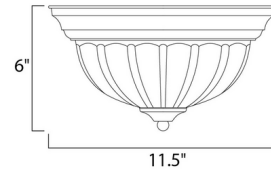

Shown in black / frosted

Specifications

COLOR	Frosted
BODY FINISH	Black
WATTAGE	8W
DIMMER	Standard 120V
DIMENSIONS	11.5"W x 6"H
BULB NOT INCLUDED	1 x A19/Medium (E26)/8W/120V LED
OTHER BULB OPTIONS	1 x A19/Medium (E26)/120V LED 1 x A19/Medium (E26)/60W/120V Incandescent