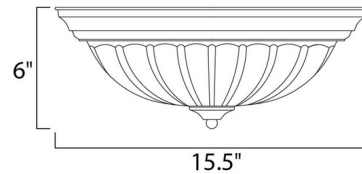

Shown in black / frosted

Specifications

COLOR	Frosted
BODY FINISH	Black
WATTAGE	8W
DIMMER	Standard 120V
DIMENSIONS	11.5"W x 6"H
BULB NOT INCLUDED	1 x A19/Medium (E26)/8W/120V LED
OTHER BULB OPTIONS	1 x A19/Medium (E26)/120V LED 1 x A19/Medium (E26)/60W/120V Incandescent