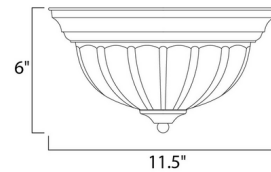

Shown in black / frosted

Specifications

COLOR	Frosted
BODY FINISH	Black
WATTAGE	8W
DIMMER	Standard 120V
DIMENSIONS	11.5"W x 6"H
BULB NOT INCLUDED	1 x A19/Medium (E26)/8W/120V LED
OTHER BULB OPTIONS	1 x A19/Medium (E26)/120V LED 1 x A19/Medium (E26)/60W/120V Incandescent