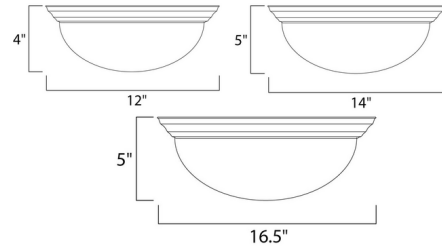

Shown in black / frosted

Specifications

COLOR	Frosted
BODY FINISH	Black
WATTAGE	8W
DIMMER	Standard 120V
DIMENSIONS	12"W x 4"H
BULB NOT INCLUDED	1 x A19/Medium (E26)/8W/120V LED
OTHER BULB OPTIONS	1 x A19/Medium (E26)/120V LED 1 x A19/Medium (E26)/60W/120V Incandescent