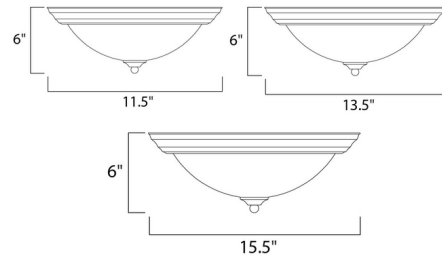

Shown in black / frosted

Specifications

COLOR	Frosted
BODY FINISH	Black
WATTAGE	8W
DIMMER	Standard 120V
DIMENSIONS	11.5"W x 6"H
BULB NOT INCLUDED	1 x A19/Medium (E26)/8W/120V LED
OTHER BULB OPTIONS	1 x A19/Medium (E26)/120V LED 1 x A19/Medium (E26)/60W/120V Incandescent