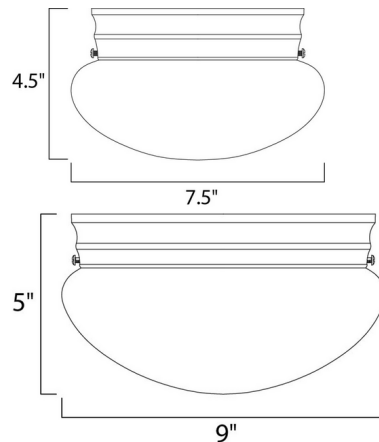

Shown in black / white