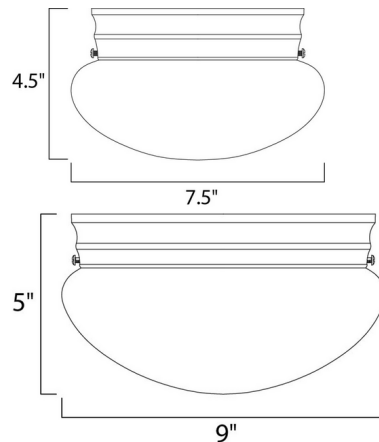

Shown in black / white

Specifications

COLOR	White
BODY FINISH	Black
WATTAGE	8W
DIMMER	Standard 120V
DIMENSIONS	7.5"W x 4.5"H
BULB NOT INCLUDED	1 x A19/Medium (E26)/8W/120V LED
OTHER BULB OPTIONS	1 x A19/Medium (E26)/120V LED 1 x A19/Medium (E26)/60W/120V Incandescent