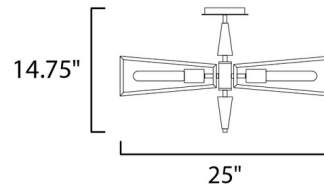

### Description

The Wings Semi Flush Mount puts a contemporary twist on midcentury design. Sharp lines radiate from a pointed pin central body creating geometric angled wings that are sandwiched between matching conical fonts. Finished in a combination Antique Brass and Black. ETL Listed.

### Specifications

COLOR . . . . . Black  
BODY FINISH . . . . . Satin Brass  
WATTAGE . . . . . 240W  
DIMMER . . . . . Standard 120V  
DIMENSIONS . . . . . 25"W x 14.75"H  
BULB NOT INCLUDED . . . . . 4 x Edison Tube/Medium (E26)/60W/120V Incandescent  
OTHER BULB OPTIONS . . . . . 4 x Edison Tube/Medium (E26)/120V LED

### Technical Information

PRODUCT DIMENSIONS . . . . . Canopy Diameter: 5"

CLICK TO VIEW PRODUCT

Notes: