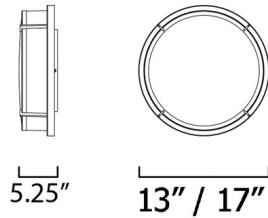

Shown in satin nickel / white

Specifications

COLOR	White
BODY FINISH	Satin Nickel
WATTAGE	80W
DIMMER	Standard 120V
DIMENSIONS	13"W x 5.25"H
BULB NOT INCLUDED	2 x A19/Medium (E26)/40W/120V Incandescent
OTHER BULB OPTIONS	2 x A19/Medium (E26)/120V LED 2 x A19/Medium (E26)/60W/120V Incandescent