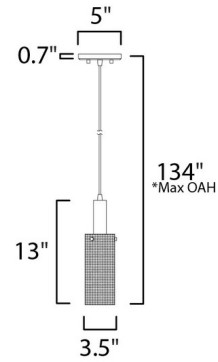

Lightology

lightology.com
866-954-4489
04-24-26

Project: _____

Company: _____

Location: _____ Fixture Type: _____

SPEC #: **MAX968897**

Approved On: _____ Approved By: _____

Perf Mini Pendant By Maxim Lighting

Description

The Perf Mini Pendant features a spherical glass shade housed within a matte Black perforated metal shade with Satin Brass accents. The blown glass globe provides pleasant surface diffusion while casting an optimal level of downlight. The additional metal spun shade features a perforated detailing, producing a unique dappled effect. Place over the kitchen island to add a midcentury flare to your interior.

Shown in satin brass / black

*max overall height

Specifications

COLOR	Black
BODY FINISH	Satin Brass
WATTAGE	8W
DIMMER	Standard 120V
DIMENSIONS	3.5"W x 13"H
BULB NOT INCLUDED	1 x A19/Medium (E26)/8W/120V LED
OTHER BULB OPTIONS	1 x A19/Medium (E26)/120V LED 1 x A19/Medium (E26)/60W/120V Incandescent