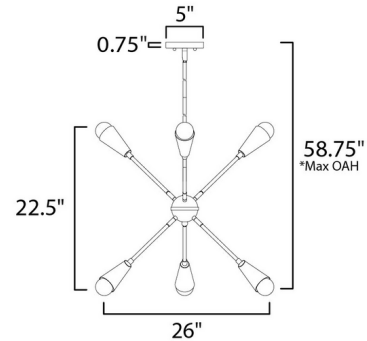

Description

The Lovell Chandelier boasts a midcentury sputnik design with elongated lines to give this fixture a contemporary twist. Finished in Black with Satin Brass details, Lovell looks best over the dining table. Classic A19 bulbs nest inside the metal cones to become an element of the design. Available in two sizes. UL listed.

Shown in satin brass / black

*max overall height

Specifications

COLOR	Black
BODY FINISH	Satin Brass
WATTAGE	48W
DIMMER	Standard 120V
DIMENSIONS	26"W x 22.5"H
BULB NOT INCLUDED	6 x A19/Medium (E26)/8W/120V LED
OTHER BULB OPTIONS	6 x A19/Medium (E26)/60W/120V Incandescent

Technical Information

PRODUCT DIMENSIONS Downrods Included: 1 x 6" + 3 x 12"

CLICK TO VIEW PRODUCT

Notes: