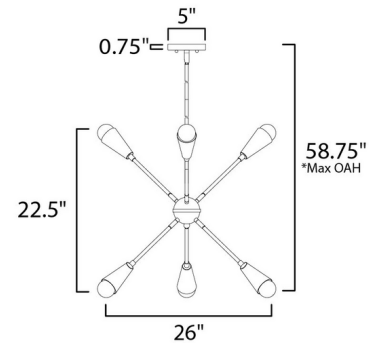

Shown in satin brass / black

\*max overall height

### Specifications

COLOR	Black
BODY FINISH	Satin Brass
WATTAGE	48W
DIMMER	Standard 120V
DIMENSIONS	26"W x 22.5"H
BULB NOT INCLUDED	6 x A19/Medium (E26)/8W/120V LED
OTHER BULB OPTIONS	6 x A19/Medium (E26)/60W/120V Incandescent

### Technical Information

PRODUCT DIMENSIONS . . . . . Downrods Included: 1 x 6" + 3 x 12"

CLICK TO VIEW PRODUCT

Notes: