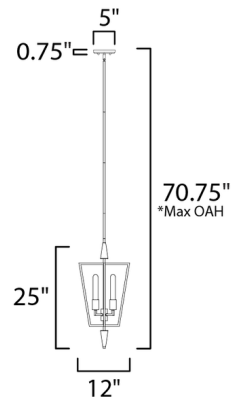

Description

The Wings Lantern Pendant gives contemporary appeal through its sharp lines that surround its central body, creating geometric angled wings that are sandwiched between matching conical fonts. Finished in a combination Antique Brass and Black, the Wings is both contemporary and warm. Place anywhere in the home to elevate your ambiance. Canopy diameter 5 inches. ETL listed.

Specifications

COLOR Black
BODY FINISH Satin Brass
WATTAGE 240W
DIMMER Standard 120V
DIMENSIONS 12"W x 25"H
BULB NOT INCLUDED 4 x Edison Tube/Medium (E26)/60W/120V Incandescent
OTHER BULB OPTIONS 4 x Edison Tube/Medium (E26)/120V LED

Technical Information

PRODUCT DIMENSIONS Max Overall Height: 70.5"

Shown in satin brass / black

CLICK TO VIEW PRODUCT

Notes: