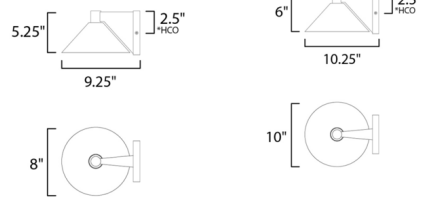

Specifications

COLOR	N/A
BODY FINISH	Black
WATTAGE	10W
DIMMER	Standard 120V
DIMENSIONS	10"W x 6"H x 10.25"D
INTEGRATED LED MODULE	1 x LED/10W/120V LED

Technical Information

PRODUCT DIMENSIONS	Backplate: 4.75"W x 5.25"H
COLOR RENDERING	.90 CRI
LAMP COLOR	.3000K

CLICK TO VIEW PRODUCT

Notes: