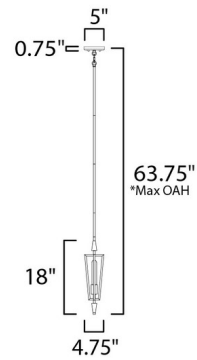

Specifications

COLOR Black
BODY FINISH Satin Brass
WATTAGE 60W
DIMMER Standard 120V
DIMENSIONS 4.75"W x 18"H
BULB NOT INCLUDED 1 x Edison Tube/Medium (E26)/60W/120V Incandescent
OTHER BULB OPTIONS 1 x Edison Tube/Medium (E26)/120V LED

Technical Information

PRODUCT DIMENSIONS Included Downrods: 1 x 6" + 3 x 12"

Shown in satin brass / black

*max overall height

CLICK TO VIEW PRODUCT

Notes: