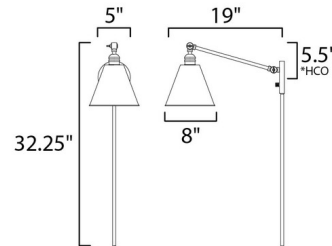

Lightology

lightology.com
866-954-4489
06-04-26

Project: _____

Company: _____

Location: _____ Fixture Type: _____

SPEC #: **MAX968949**

Approved On: _____ Approved By: _____

Library Wall Sconce By Maxim Lighting

Description

The Library Wall Sconce allows its user to direct the light exactly where it's needed. With Articulated arms and a metal shade, The Library's sleek profile and incredible versatility allow this lamp to fit seamlessly into a plethora of spaces. Whether task light or accent light, evoke the industrial era classicism with the Library series. 72 inch long Plug-In cord. High/low switch on back plate. Dry Location Rated. UL Listed.

Shown in black

Specifications

COLOR	N/A
BODY FINISH	Black
WATTAGE	100W
DIMMER	Not Included
DIMENSIONS	8"W x 32.25"H x 19"D
BULB NOT INCLUDED	1 x A19/Medium (E26)/100W/120V Incandescent

CLICK TO VIEW PRODUCT

Notes: