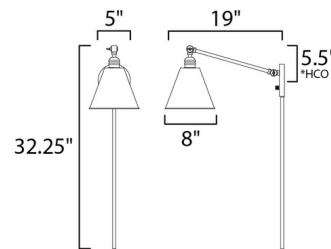

Lightology

lightology.com
866-954-4489
04-08-26

Project: _____

Company: _____

Location: _____ Fixture Type: _____

SPEC #: **MAX968949**

Approved On: _____ Approved By: _____

Library Wall Sconce By Maxim Lighting

Description

The Library Wall Sconce allows its user to direct the light exactly where it's needed. With Articulated arms and a metal shade, The Library's sleek profile and incredible versatility allow this lamp to fit seamlessly into a plethora of spaces. Whether task light or accent light, evoke the industrial era classicism with the Library series. 72 inch long Plug-In cord. High/low switch on back plate. Dry Location Rated. UL Listed.

Shown in black

Specifications

COLOR	N/A
BODY FINISH	Black
WATTAGE	100W
DIMMER	Not Included
DIMENSIONS	8"W x 32.25"H x 19"D
BULB NOT INCLUDED	1 x A19/Medium (E26)/100W/120V Incandescent

CLICK TO VIEW PRODUCT

Notes: