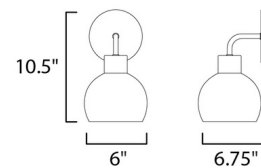

Description

The Coraline Wall Sconce has a farmhouse inspired design. A Satin White glass dome suspend from a tube arm completes the Coraline's look. Available in Black, Satin Nickel, and a Bronze/Satin Brass combination. This transitional look offers an updated look for both traditional and modern settings. Backplate diameter 5 inches. Damp location rated. ETL listed.

Shown in bronze rupert / satin white

Specifications

COLOR	Satin White
BODY FINISH	Bronze Rupert
WATTAGE	8W
DIMMER	N/A
DIMENSIONS	6"W x 10.5"H
BULB NOT INCLUDED	1 x A19/Medium (E26)/8W/120V LED
OTHER BULB OPTIONS	1 x A19/Medium (E26)/60W/120V Incandescent