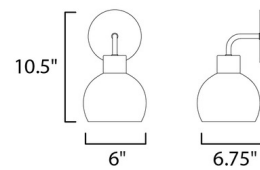

Description

The Coraline Wall Sconce has a farmhouse inspired design. A Satin White glass dome suspend from a tube arm completes the Coraline's look. Available in Black, Satin Nickel, and a Bronze/Satin Brass combination. This transitional look offers an updated look for both traditional and modern settings. Backplate diameter 5 inches. Damp location rated. ETL listed.

Shown in bronze rupert / satin white

Specifications

COLOR Satin White
BODY FINISH Bronze Rupert
WATTAGE 8W
DIMMER N/A
DIMENSIONS 6"W x 10.5"H
BULB NOT INCLUDED 1 x A19/Medium (E26)/8W/120V LED
OTHER BULB OPTIONS 1 x A19/Medium (E26)/60W/120V Incandescent