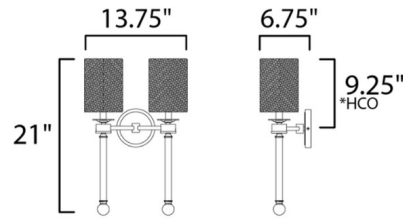

Shown in polished nickel / white

Specifications

COLOR	White
BODY FINISH	Polished Nickel
WATTAGE	120W
DIMMER	Standard 120V
DIMENSIONS	13.75"W x 21"H x 6.75"D
BULB NOT INCLUDED	2 x B10/Candelabra (E12)/60W/120V Incandescent
OTHER BULB OPTIONS	2 x B10/Candelabra (E12)/120V LED