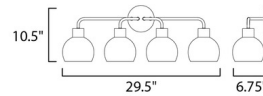

Shown in satin nickel / satin white

Specifications

COLOR	Satin White
BODY FINISH	Satin Nickel
WATTAGE	16W
DIMMER	N/A
DIMENSIONS	14.5"W x 10.5"H x 6.75"D
BULB NOT INCLUDED	2 x A19/Medium (E26)/8W/120V LED
OTHER BULB OPTIONS	2 x A19/Medium (E26)/120V LED 2 x A19/Medium (E26)/60W/120V Incandescent