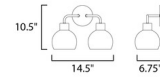

### Specifications

COLOR	Satin White
BODY FINISH	Satin Nickel
WATTAGE	16W
DIMMER	N/A
DIMENSIONS	14.5"W x 10.5"H x 6.75"D
BULB NOT INCLUDED	2 x A19/Medium (E26)/8W/120V LED
OTHER BULB OPTIONS	2 x A19/Medium (E26)/120V LED 2 x A19/Medium (E26)/60W/120V Incandescent