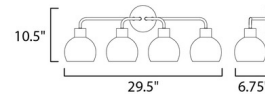

### Specifications

COLOR	Satin White
BODY FINISH	Satin Nickel
WATTAGE	16W
DIMMER	N/A
DIMENSIONS	14.5"W x 10.5"H x 6.75"D
BULB NOT INCLUDED	2 x A19/Medium (E26)/8W/120V LED
OTHER BULB OPTIONS	2 x A19/Medium (E26)/120V LED 2 x A19/Medium (E26)/60W/120V Incandescent