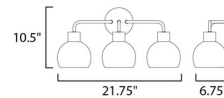

Lightology

lightology.com
866-954-4489
04-26-26

Project: _____

Company: _____

Location: _____ Fixture Type: _____

SPEC #: **MAX968968**

Approved On: _____ Approved By: _____

Coraline Bathroom Vanity Light By Maxim Lighting

Description

The Coraline Bathroom Vanity Light is a true class act. Simple lines curve from the backplate to house Satin White Frosted Shades that gently soften the emitted light to bring the perfect atmosphere to your interior. Place the Coraline over the vanity to complete your aesthetic. Available in 2, 3 or 4 light configurations. Finished in Bronze Rupert with Gold accents, Black, or Satin Nickel. Backplate diameter 5 inches. Damp location rated. ETL Listed.

Shown in satin nickel / satin white

Specifications

COLOR	Satin White
BODY FINISH	Satin Nickel
WATTAGE	16W
DIMMER	N/A
DIMENSIONS	14.5"W x 10.5"H x 6.75"D
BULB NOT INCLUDED	2 x A19/Medium (E26)/8W/120V LED
OTHER BULB OPTIONS	2 x A19/Medium (E26)/120V LED 2 x A19/Medium (E26)/60W/120V Incandescent

CLICK TO VIEW PRODUCT

Notes: