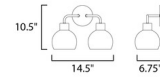

Shown in satin nickel / satin white