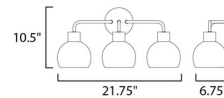

### Specifications

COLOR	Satin White
BODY FINISH	Satin Nickel
WATTAGE	16W
DIMMER	N/A
DIMENSIONS	14.5"W x 10.5"H x 6.75"D
BULB NOT INCLUDED	2 x A19/Medium (E26)/8W/120V LED
OTHER BULB OPTIONS	2 x A19/Medium (E26)/120V LED 2 x A19/Medium (E26)/60W/120V Incandescent