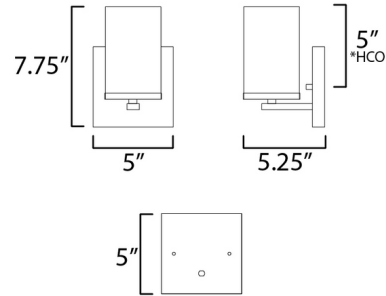

## Lateral Wall Sconce By Maxim Lighting

### Description

The Lateral Wall Sconce gives straightforward function to its minimalist form. From the square backplate, a single arm extends to house a glass shade that gently diffuses the light. Perfect for the powder room or anyplace where layered lighting is needed. Can be installed up or down.

### Specifications

COLOR . . . . . Satin White  
BODY FINISH . . . . . Satin Nickel  
WATTAGE . . . . . 9W  
DIMMER . . . . . Standard 120V  
DIMENSIONS . . . . . 5"W x 7.75"H x 5.25"D  
BULB NOT INCLUDED . . . . . 1 x Edison ST-Shape/Medium (E26)/9W/120V LED  
COUNTRY OF ORIGIN . . . . . Indonesia

### Technical Information

PRODUCT DIMENSIONS . . . . . Back Plate: 5" Square

CLICK TO VIEW PRODUCT

Notes: